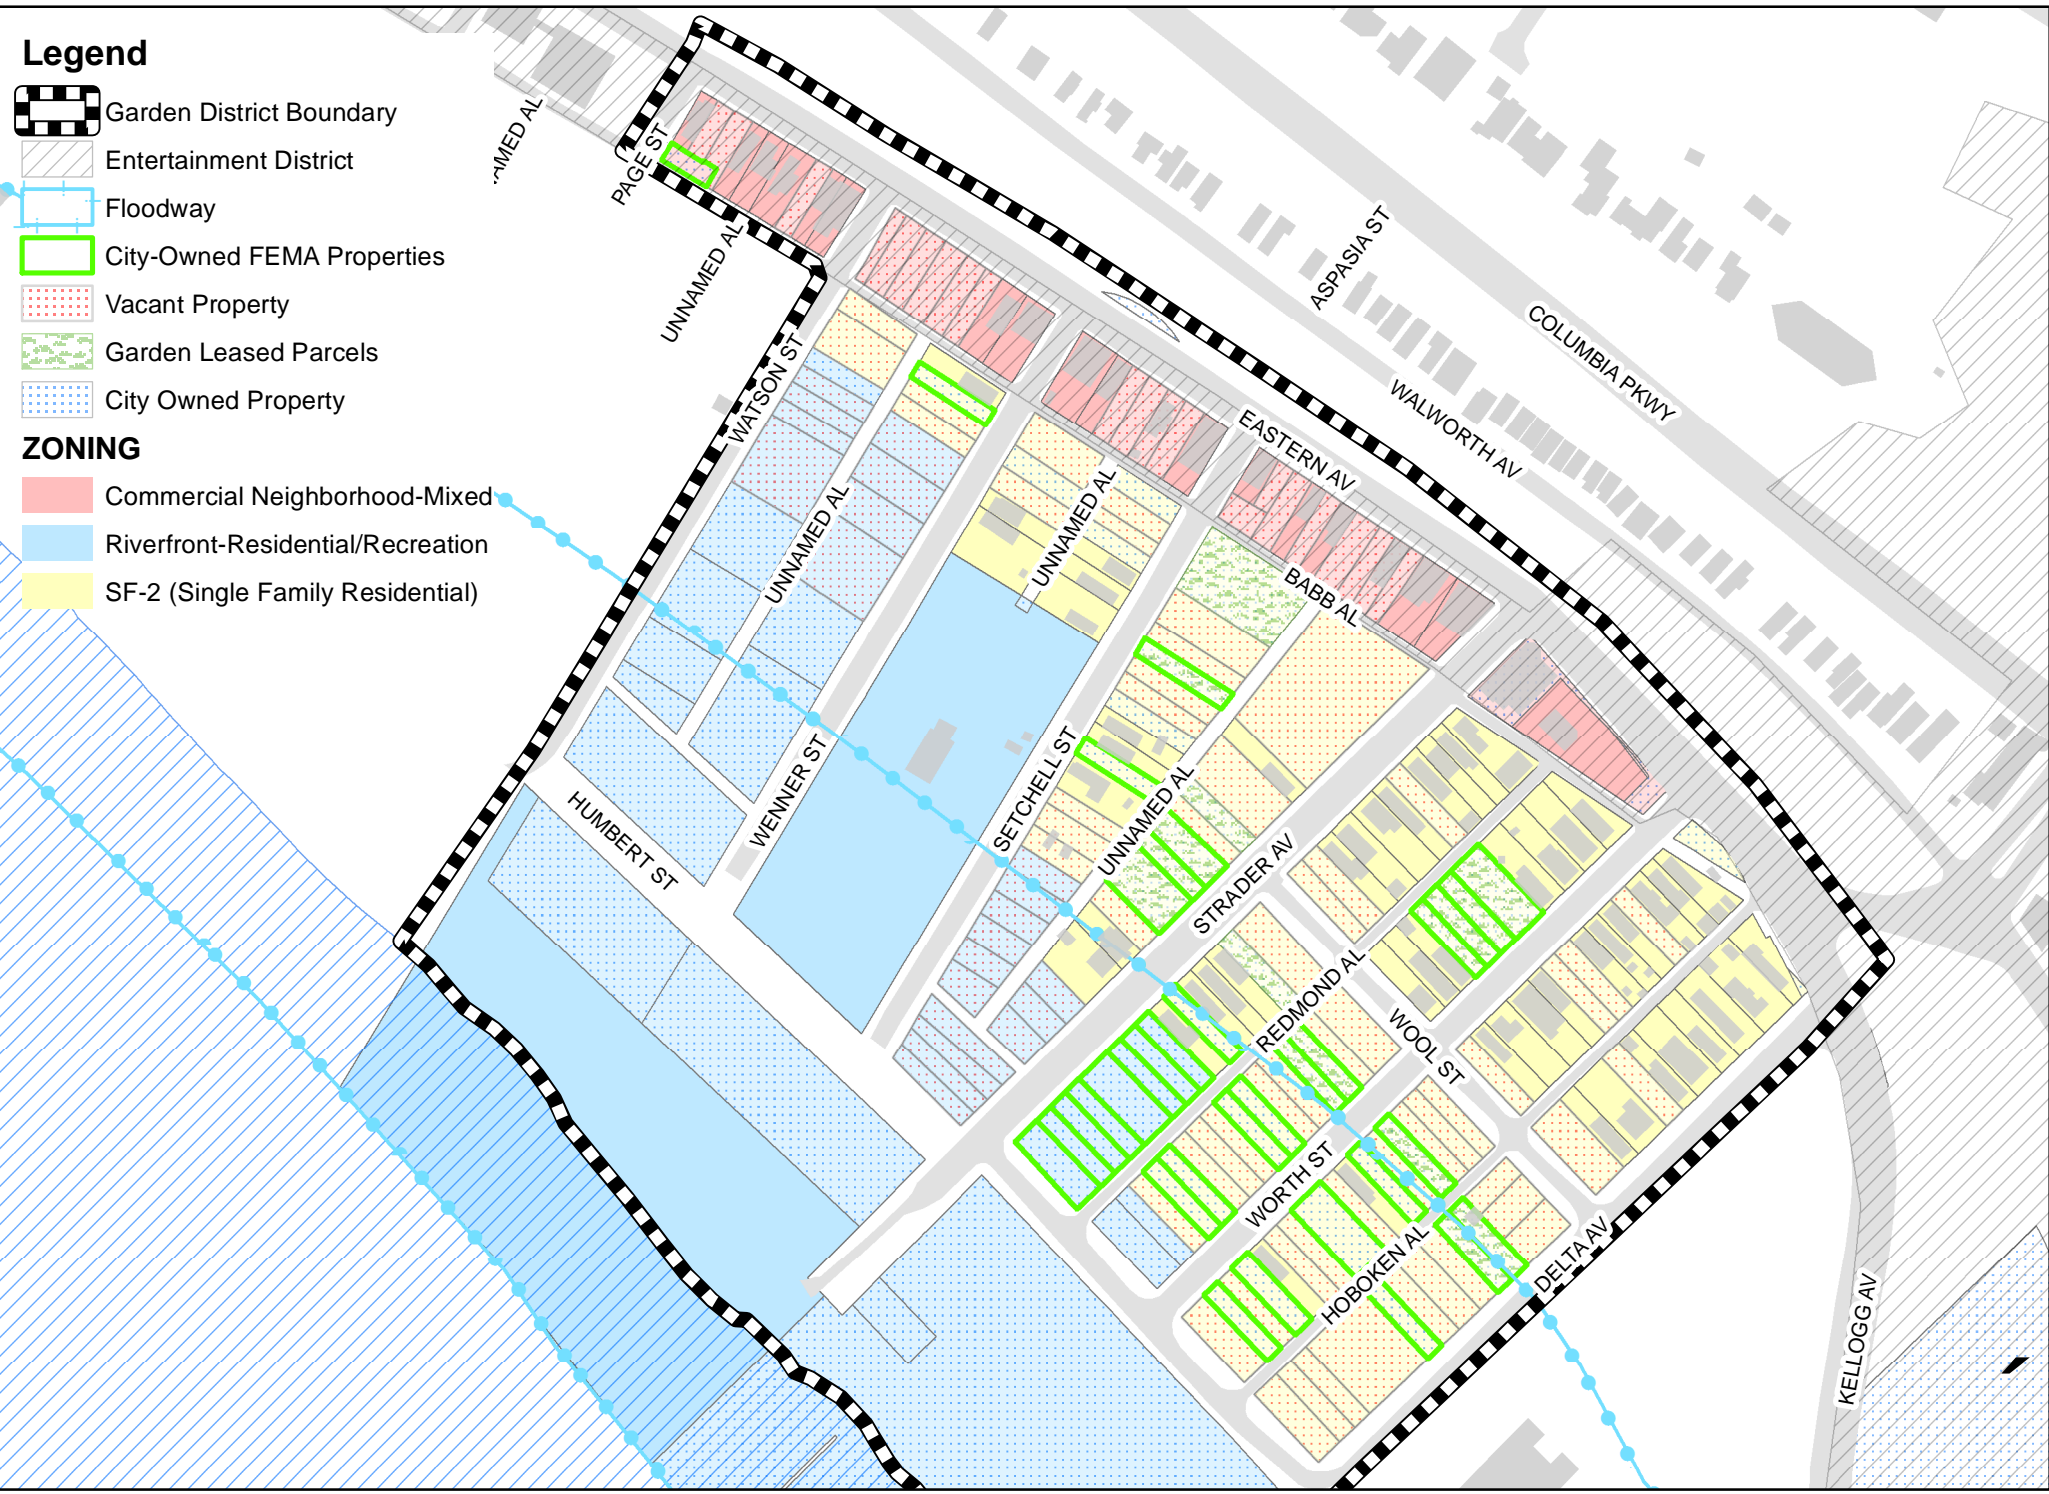

Legend

-  Garden District Boundary
-  Entertainment District
-  Floodway
-  City-Owned FEMA Properties
-  Vacant Property
-  Garden Leased Parcels
-  City Owned Property

ZONING

-  Commercial Neighborhood-Mixed
-  Riverfront-Residential/Recreation
-  SF-2 (Single Family Residential)

East End Garden District Base Map